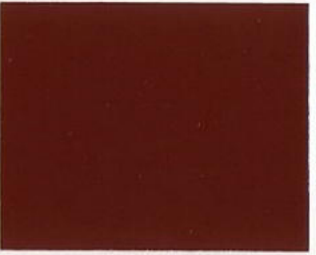

WHITE 20

GLOSSY WHITE 20

MAROON 5

SILHOUETTE GRAY 20

ROYAL BLUE 10

POLAR BLUE 20

DESERT TAN 20

TANGERINE 10

CONTINENTAL BROWN 20

BUCKSKIN 20

FOREST GREEN 10

MARINE GREEN 10

BRONZE 20

SUNSET ORANGE 10

TEAL 10

DARK TEAL 10